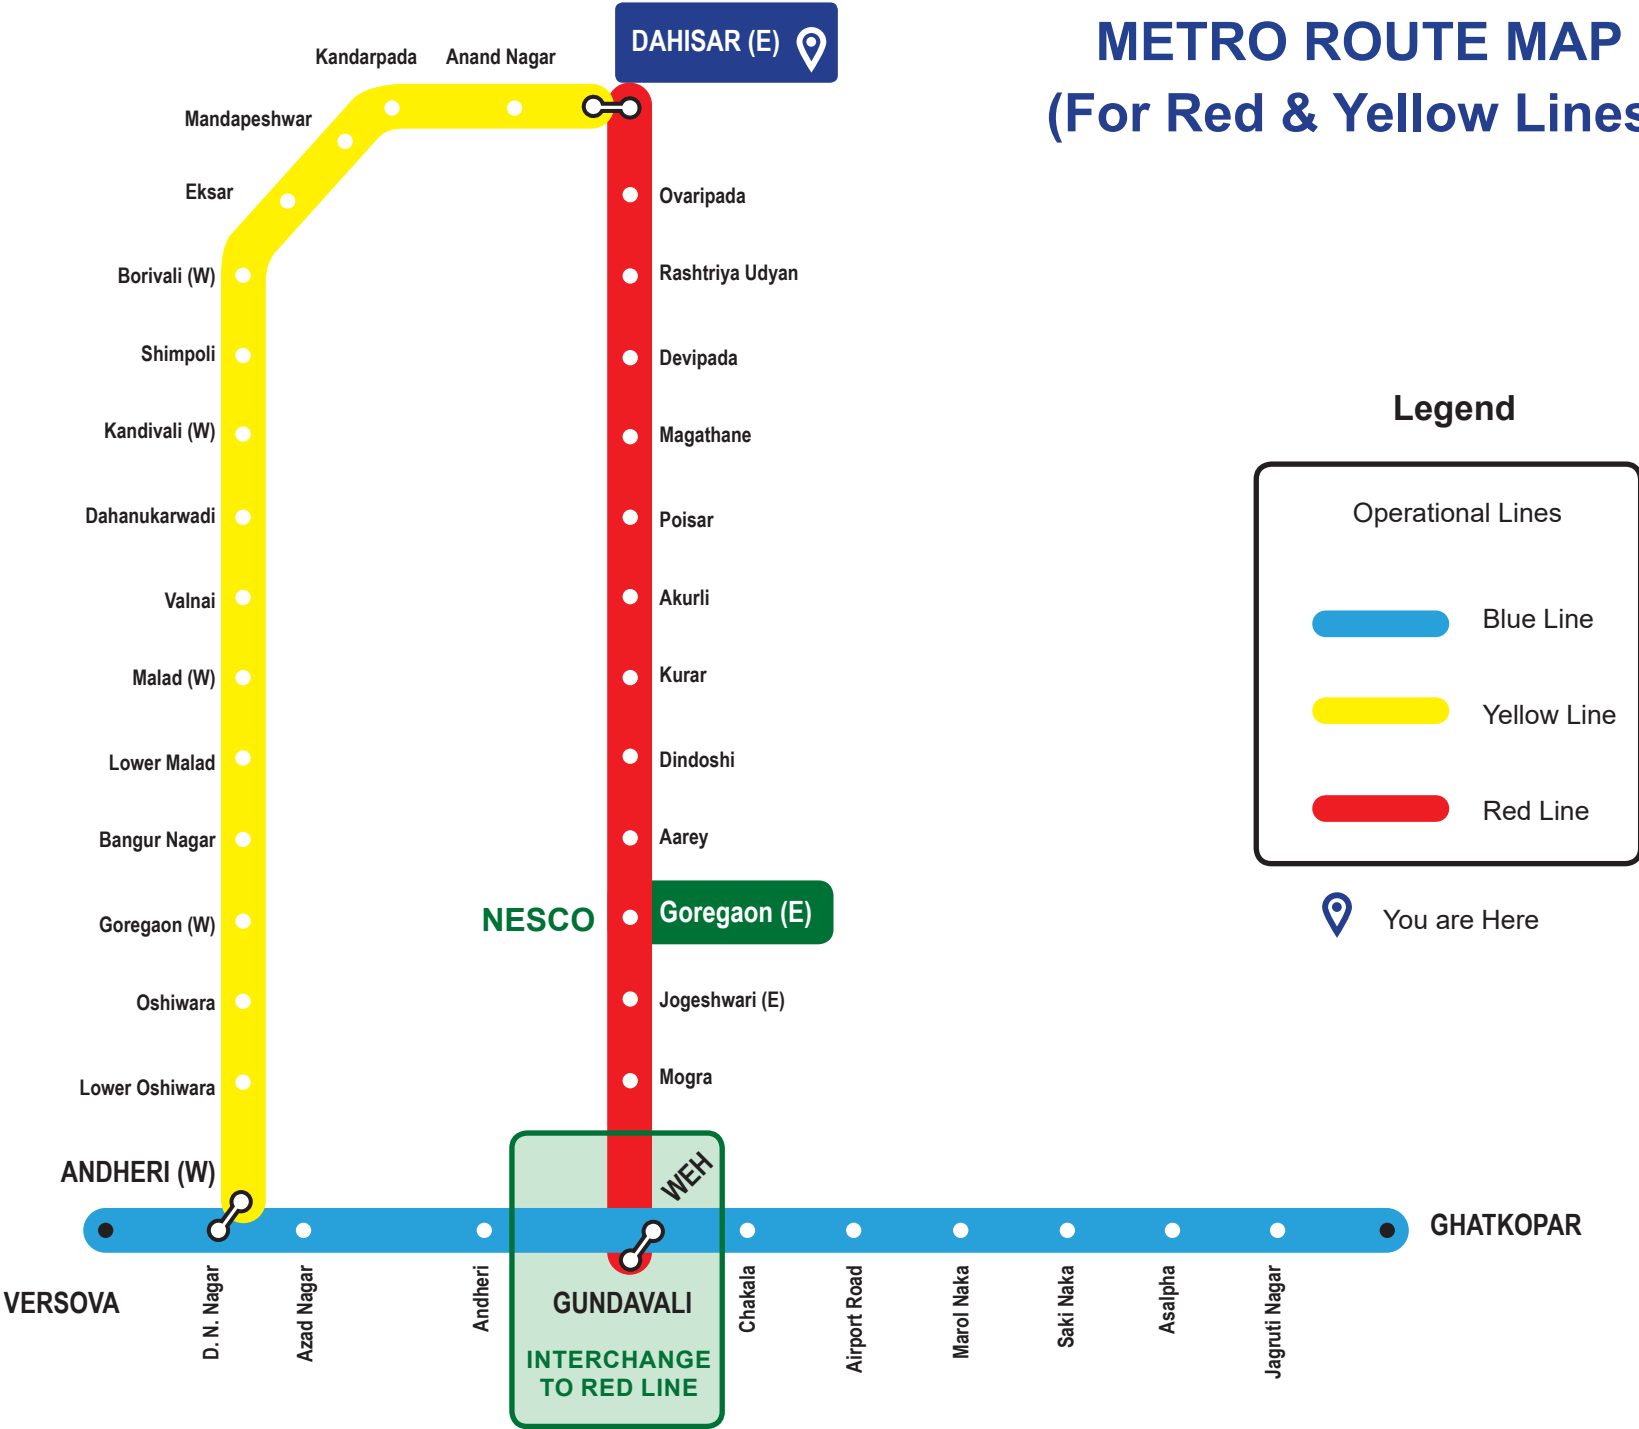

METRO ROUTE MAP (For Red & Yellow Lines)

Legend

Operational Lines

- Blue Line
- Yellow Line
- Red Line

 You are Here